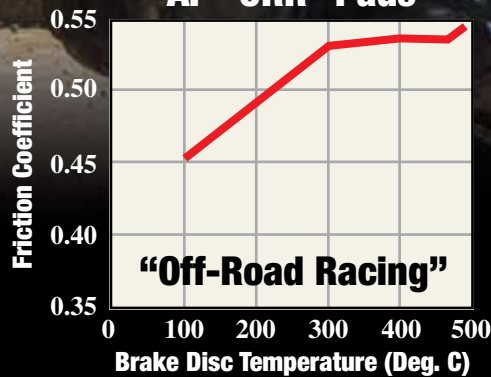

AP "ORR" Pads

A compound that provides maximum performance under racing conditions with great feel. Suitable for OE cast iron and stainless steel discs.

Suggested Retail: From $31.99 to $35.99