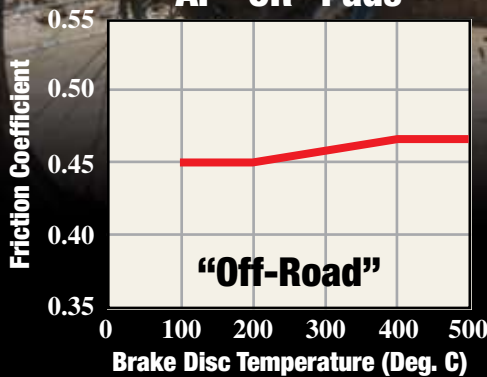

AP "OR" Pads

Formulated for abrasive environment conditions without losing it's good performance. Mainly suitable for OE stainless steel discs.